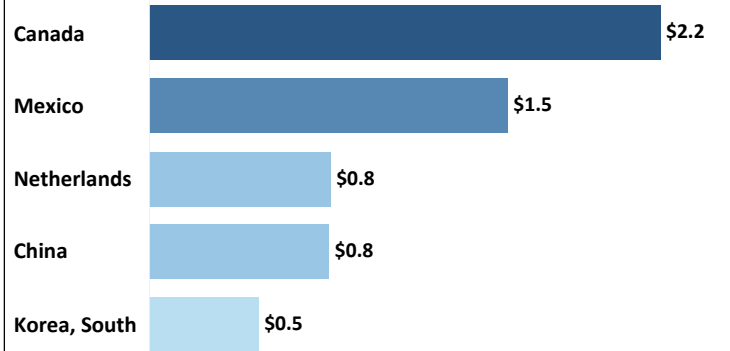

Goods Export Value, 2012-2021* (Billions of USD)

* Gaps indicate data is not available for year.

Top Export Categories, 2021 (Billions of USD)

Top Export Partners, 2021 (Billions of USD)

*Note: D indicates export data are suppressed, but category/partner are among the top 5 and multiple suppressed values have no particular rank.

Top Exporting Counties and County-Equivalent Cities within Metro Area,* 2021 (Millions of USD)

County/City	State	Value (Millions of USD)
St. Louis County	MO	\$5,278.7
Madison County	IL	\$1,836.1
St. Louis city	MO	\$1,384.0
St. Charles County	MO	\$1,181.6
St. Clair County	IL	\$379.4
Franklin County	MO	\$200.6
Jefferson County	MO	\$112.1
Bond County	IL	\$34.7
Warren County	MO	\$33.7
Lincoln County	MO	\$20.3