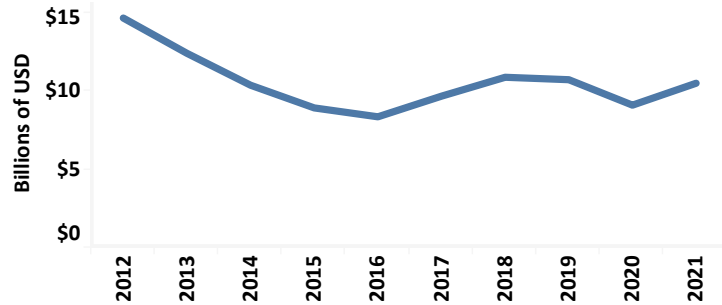

Select Metro Area:
St. Louis, MO-IL

Note: To obtain a ranked list of MSAs for a given year, please visit <https://www.trade.gov/data-visualization/bulk-download>, select "All MSAs - Exports to World" and sort by the desired year...

Goods Exports in 2021

$10.5B

2020-21 Change: **15.4%***

In 2021, **St. Louis** was the
34th largest
exporter among U.S. metro areas

* If MSA is suppressed in previous year, percent change will be 'None'.

Goods Export Value, 2012-2021* (Billions of USD)

* Gaps indicate data is not available for year.