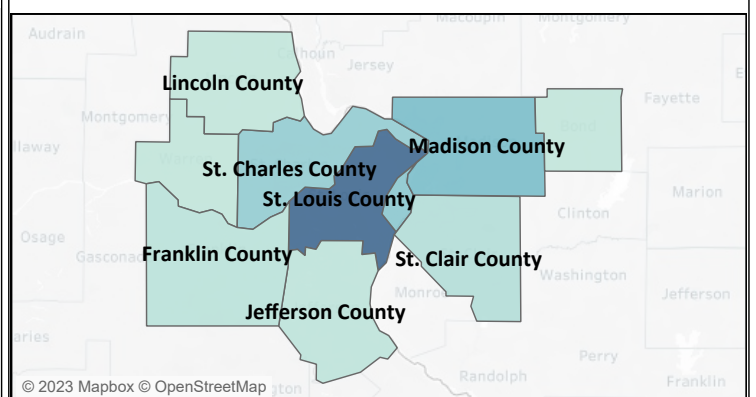

Select Metro Area:
St. Louis, MO-IL

Note: To obtain a ranked list of MSAs for a given year, please visit <https://www.trade.gov/data-visualization/bulk-download>, select "All MSAs - Exports to World" and sort by the desired year...

Goods Exports in 2021

\$10.5B

2020-21 Change: **15.4%***

In 2021, **St. Louis** was the
34th largest
exporter among U.S. metro areas

* If MSA is suppressed in previous year, percent change will be 'None'.

Goods Export Value, 2012-2021* (Billions of USD)

* Gaps indicate data is not available for year.

Top Export Categories, 2021 (Billions of USD)

Top Export Partners, 2021 (Billions of USD)

*Note: D indicates export data are suppressed, but category/partner are among the top 5 and multiple suppressed values have no particular rank.

Top Exporting Counties and County-Equivalent Cities within Metro Area,* 2021 (Millions of USD)

County/City	State	Value (Millions of USD)
St. Louis County	MO	\$5,278.7
Madison County	IL	\$1,836.1
St. Louis city	MO	\$1,384.0
St. Charles County	MO	\$1,181.6
St. Clair County	IL	\$379.4
Franklin County	MO	\$200.6
Jefferson County	MO	\$112.1
Bond County	IL	\$34.7
Warren County	MO	\$33.7
Lincoln County	MO	\$20.3