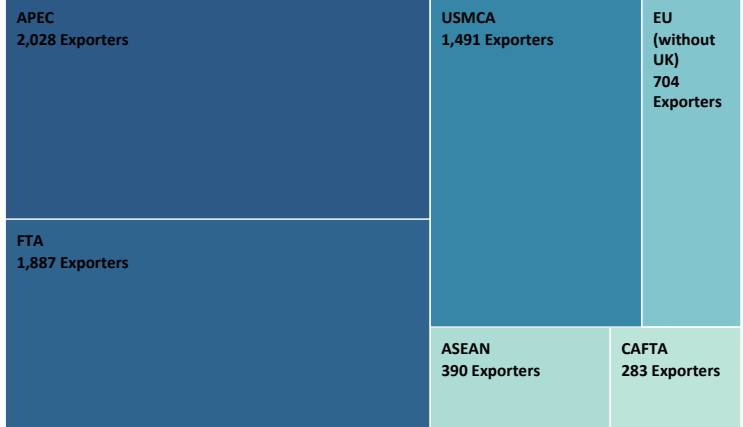

\$20.3 \$5,278.7

Number of Exporters

2,709

companies exported goods from the **St. Louis** area in 2020

82%

were small-and medium-sized businesses (SMEs)*

Exporters by Market Region, 2020

* SMEs are businesses that employ fewer than 500 employees.