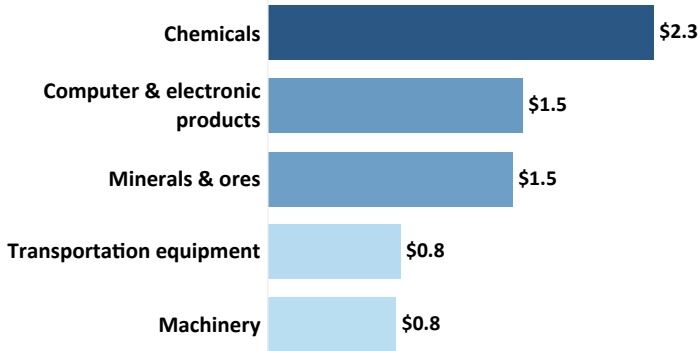

Top Export Categories, 2021 (Billions of USD)